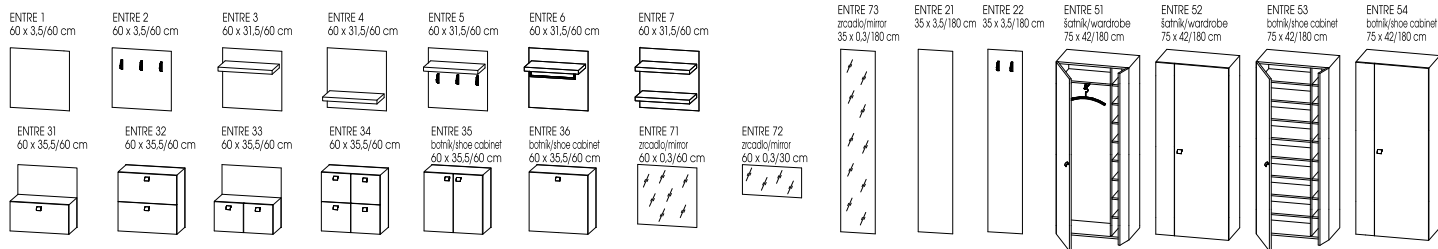

PŘEHLED PRVKŮ / Range of modules

MOŽNÉ KOMBINACE PRVKŮ / Optional combinations of modules