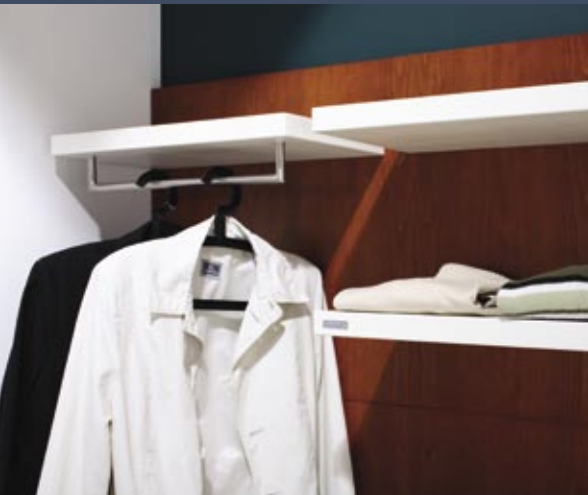

This variable program offers excellent solutions for your hallway thanks to its wide range of single modules – storage drawer units, shelves, shoe cabinets, wardrobes, coat hooks and mirrors. The system consists of modules, size 60 x 60 cm and 35 x 180 cm (w x h), that are hung on a supporting frame fixed to the wall. Positioning and distance from the floor are ordered by the customer. The main advantage of fixing on supporting frame is easy maintenance and cleaning of floor. You can have any set of modules ENTRE in 5 shades of colour – natural beech, light brown, calvados, cherry and dark brown, all can be combined with elements in cream colour. The furniture is made of high-quality beech veneer and contemporary materials on natural basis. Dřevotvar is a holder of international certificates ISO 9001 and FSC, which guarantee high quality products and prove that we do care about our environment.

## Předsíňový program ENTRE v dýhovaném provedení.

Program ENTRE – veneered option.

Samosvorný stisk mechanismu  
věšáku spolehlivě zachytí vaše  
oblečení či doplňky bez závěs-  
ného pouťka!

Self-closing mechanism of the  
hook will firmly hold your clothes  
or accessories without  
hanging loop.